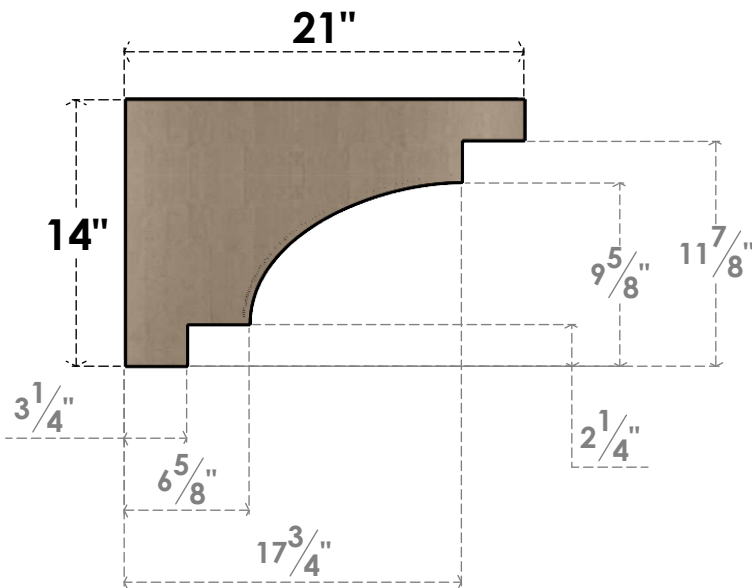

ITEM NUMBER: CORU07X21X14MEDRCPR

7"W X 21"D X 14"H SERIES 3 CLASSIC MEDITERRANEAN ROUGH CEDAR
TIMBERTHANE FAUX WOOD CORBEL, PRIMED

SIDE PROFILE

FRONT PROFILE

ISOMETRIC

EKENA MILLWORK
2300 WEST MAIN ST.
CLARKSVILLE, TX 75426
TOLL FREE: 866-607-0453
WWW.EKENAMILLWORK.COM

NOTES

1. INSTALLATION TO BE COMPLETED IN ACCORDANCE WITH MANUFACTURER'S SPECIFICATIONS.
2. DRAWING MAY NOT BE TO SCALE
3. THIS DRAWING IS INTENDED FOR DESIGN AND PLANNING PURPOSES ONLY.
4. ALL INFORMATION CONTAINED HEREIN WAS CURRENT AT THE TIME OF DEVELOPMENT BUT MUST BE REVIEWED AND APPROVED BY THE PRODUCT MANUFACTURER TO BE CONSIDERED ACCURATE.
5. TIMBERTHANE ARCHITECTURAL PRODUCTS ARE MADE FROM HIGH DENSITY URETHANE AND COME FACTORY PRIMED