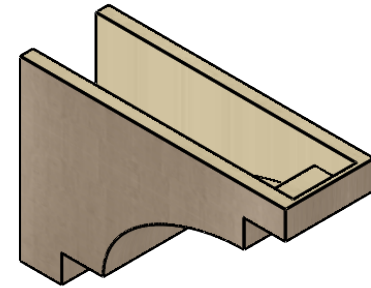

ITEM NUMBER: CORU07X21X14MEDRCPR

7"W X 21"D X 14"H SERIES 3 CLASSIC MEDITERRANEAN ROUGH CEDAR
TIMBERTHANE FAUX WOOD CORBEL, PRIMED

SIDE PROFILE

FRONT PROFILE

ISOMETRIC

EKENA MILLWORK
2300 WEST MAIN ST.
CLARKSVILLE, TX 75426
TOLL FREE: 866-607-0453
WWW.EKENAMILLWORK.COM

NOTES

1. INSTALLATION TO BE COMPLETED IN ACCORDANCE WITH MANUFACTURER'S SPECIFICATIONS.
2. DRAWING MAY NOT BE TO SCALE
3. THIS DRAWING IS INTENDED FOR DESIGN AND PLANNING PURPOSES ONLY.
4. ALL INFORMATION CONTAINED HEREIN WAS CURRENT AT THE TIME OF DEVELOPMENT BUT MUST BE REVIEWED AND APPROVED BY THE PRODUCT MANUFACTURER TO BE CONSIDERED ACCURATE.
5. TIMBERTHANE ARCHITECTURAL PRODUCTS ARE MADE FROM HIGH DENSITY URETHANE AND COME FACTORY PRIMED