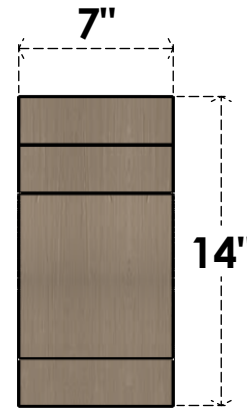

ITEM NUMBER: CORU07X21X14MEDRCPR

7"W X 21"D X 14"H SERIES 3 CLASSIC MEDITERRANEAN ROUGH CEDAR
TIMBERTHANE FAUX WOOD CORBEL, PRIMED

SIDE PROFILE

FRONT PROFILE

ISOMETRIC

EKENA MILLWORK
2300 WEST MAIN ST.
CLARKSVILLE, TX 75426
TOLL FREE: 866-607-0453
WWW.EKENAMILLWORK.COM